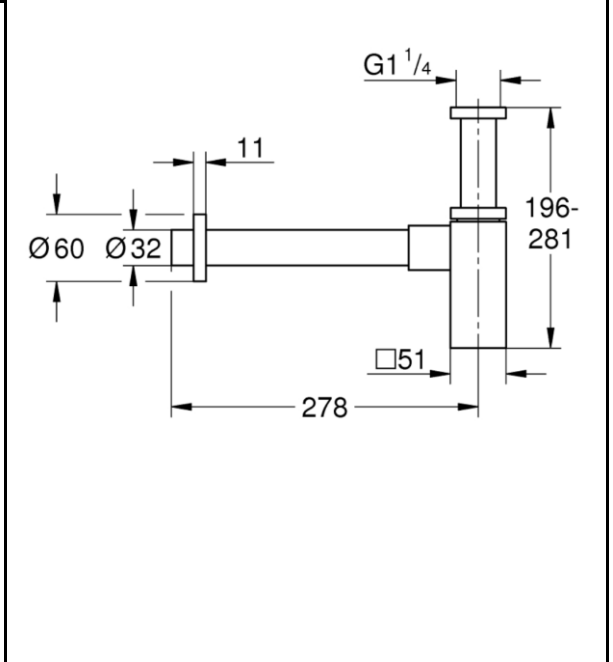

PROJECT		REF		REV	ITEM CODE	
LOCATION		DATE			PAGE	

SANITARY WARE SPECIFICATION SHEET

Item Descriptions	GROHE (Germany) "Allure" Chrome plated bottle trap
Dimensions	L278 x W60 x H281 mm
Model	40564000
Finish	Chrome Plated
Country of origin	Germany
Manufacturer	GROHE Limited
Supplier	Acme Sanitary Ware Co. Ltd Mr. Eric Wong/ Mr. Don Yuen
Contact Tel/Fax	(852) 2388-7171 / (852) 2710-8012
E-mail	acme@acmesanitary.com.hk
Website	www.acmesanitary.com.hk

Illustration/ Drawing

"Allure"
Bottle trap

- for wash basin
- **GROHE StarLight** chrome finish
- brass body

GROHE ALLURE

BEAUTY MEETS FUNCTION
Perfectly balanced proportions on the outside and technically advanced on the inside – Allure unites inherent beauty with unmatched performance. Cylindrical bodies rise from square and rectangular base plates adding to its minimalist appeal, while the collection offers a choice of two handle styles – a flat lever or a tri-spoke design – to meet your exacting requirements.

Faucets and fittings in this collection illustrate our commitment to unrivalled quality in the bathroom.

Note:

* All information of the above is for the reference only. No prior notice is made if any changes.